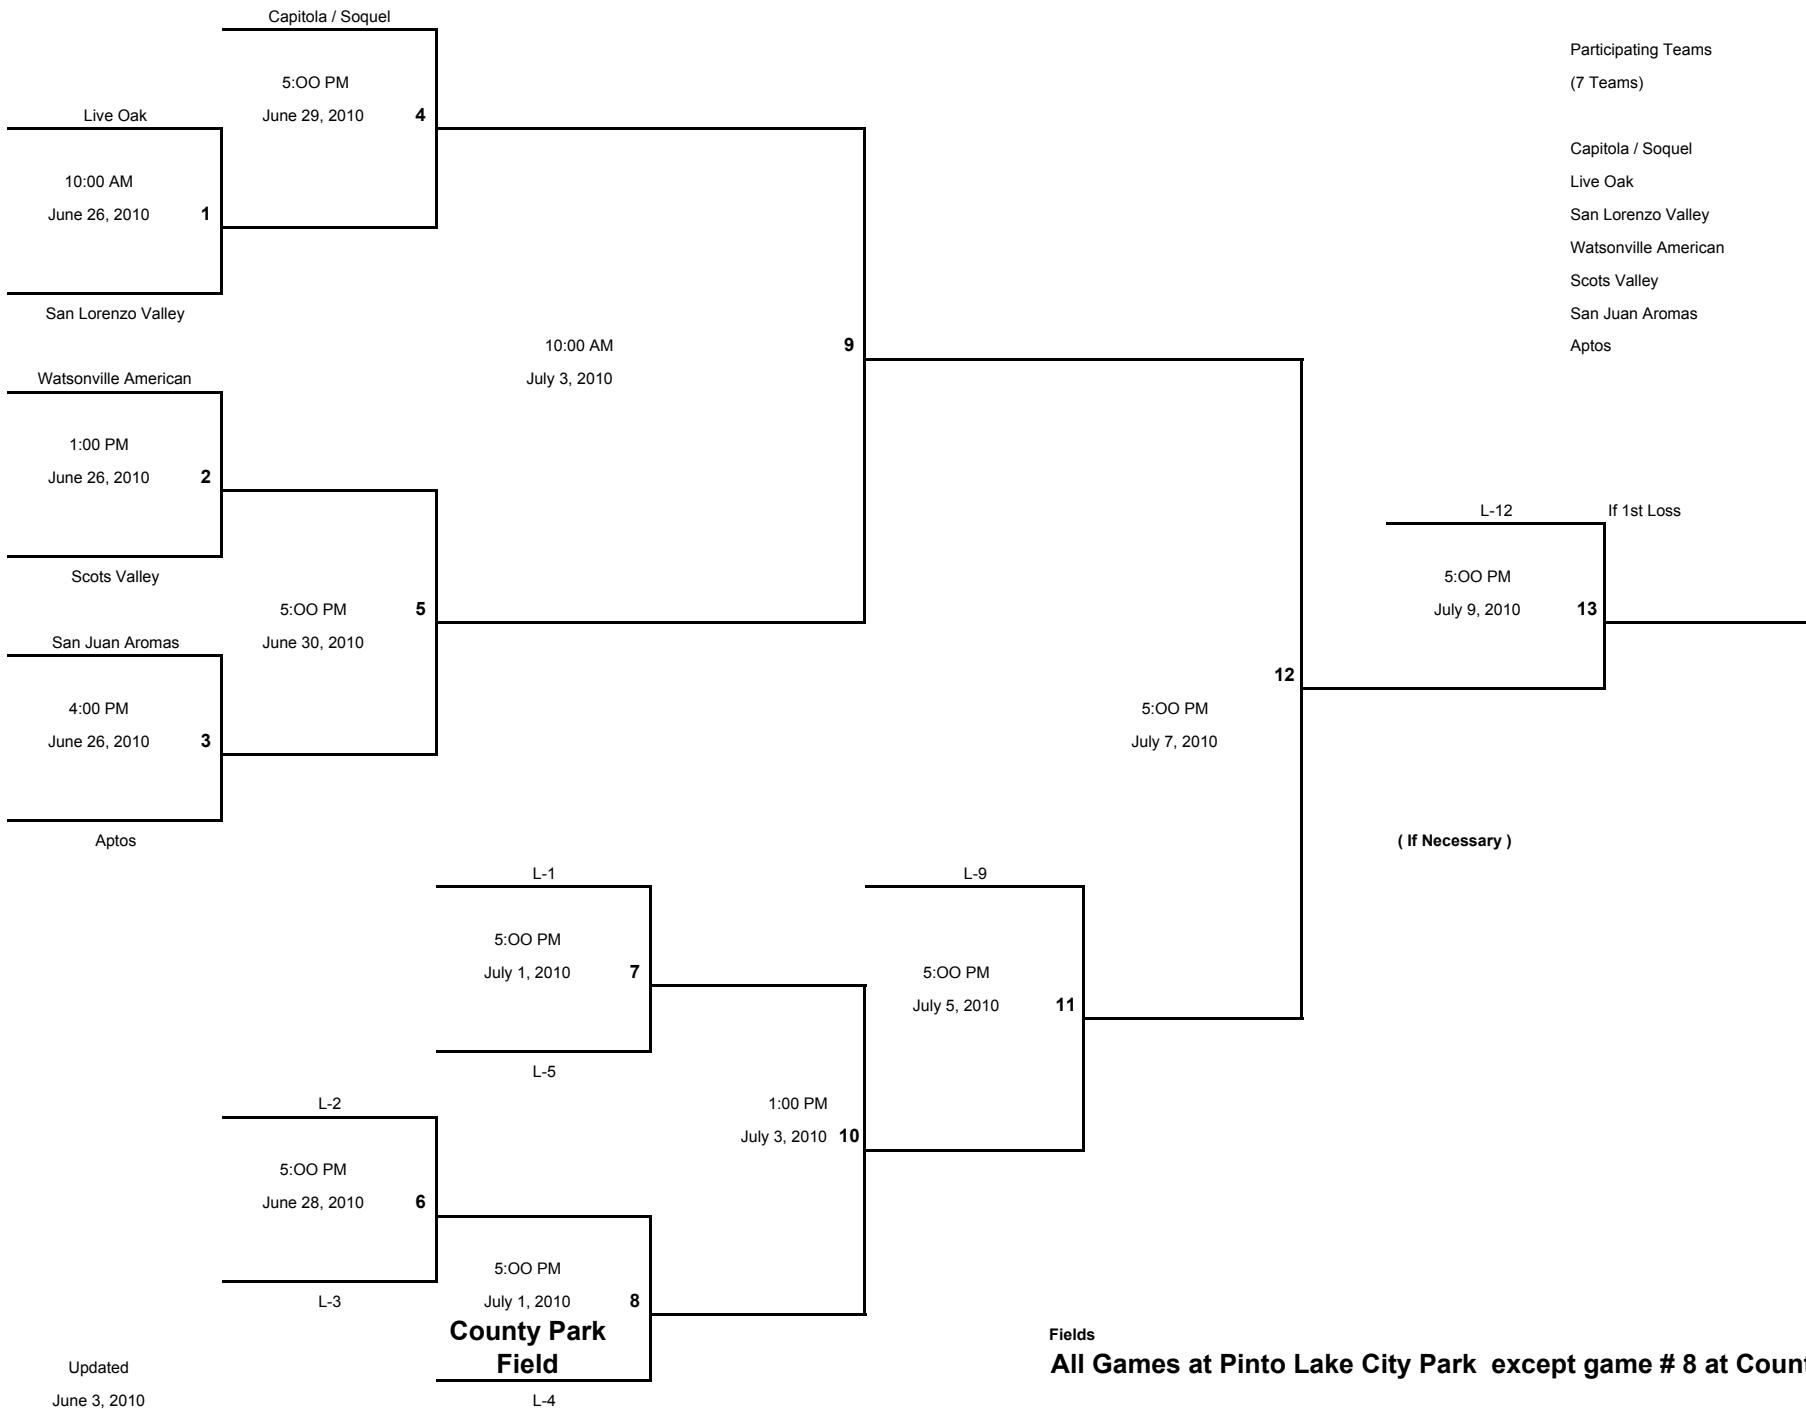

# 2010 D39 7- 8 Tournament

## WATSONVILLE AMERICAN LITTLE LEAGUE HOST

Updated  
June 3, 2010

Fields  
**All Games at Pinto Lake City Park except game # 8 at County Park**