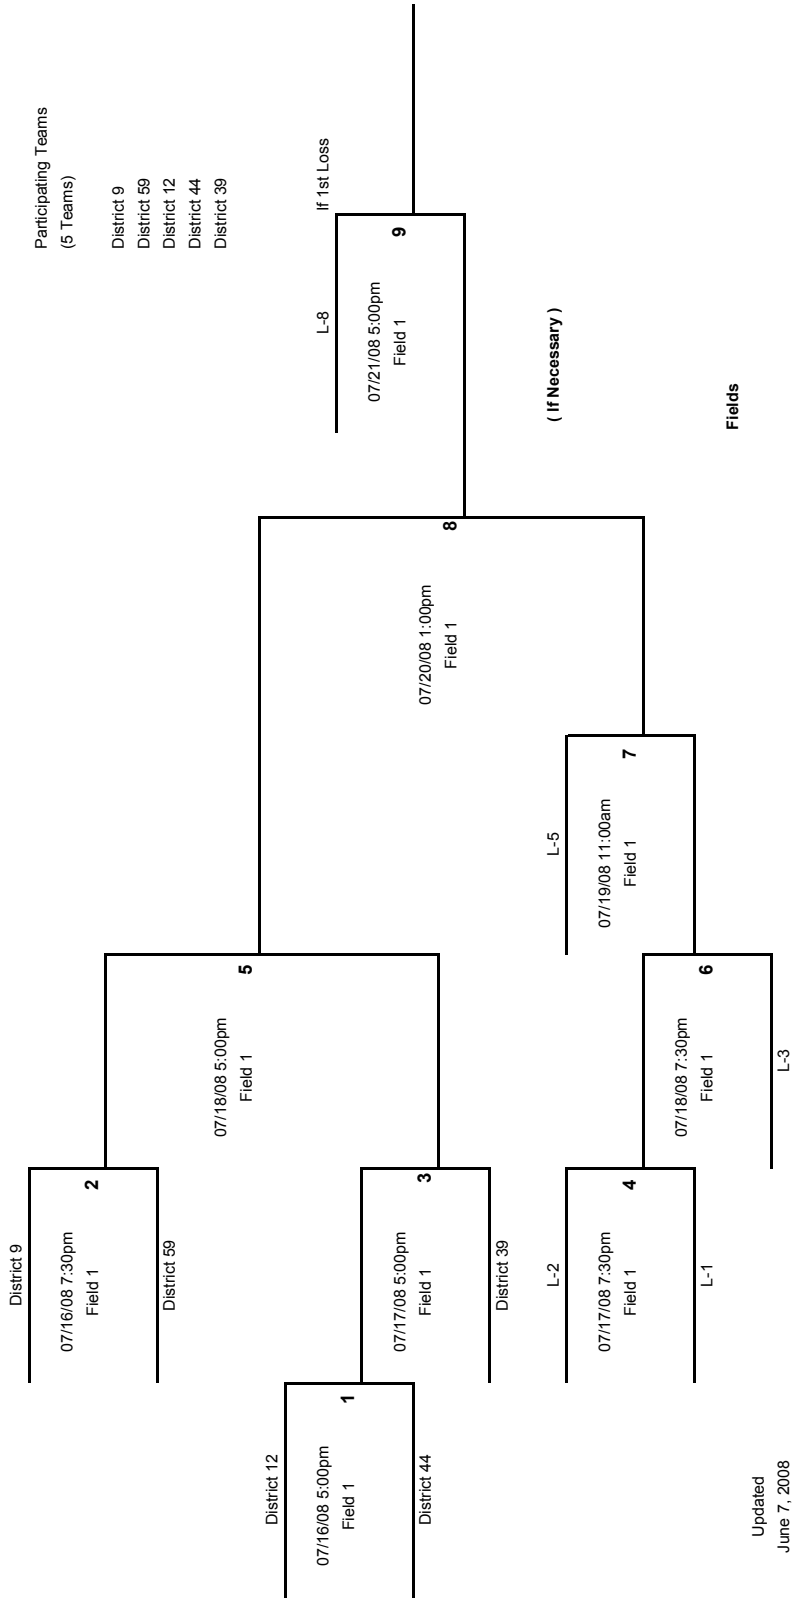

2008 SECTION 5 10-11 ALL STAR TOURNAMENT

Host WATSONVILLE NATIONAL LITTLE LEAGUE

Participating Teams
(5 Teams)

- District 9
- District 59
- District 12
- District 44
- District 39

Updated
June 7, 2008